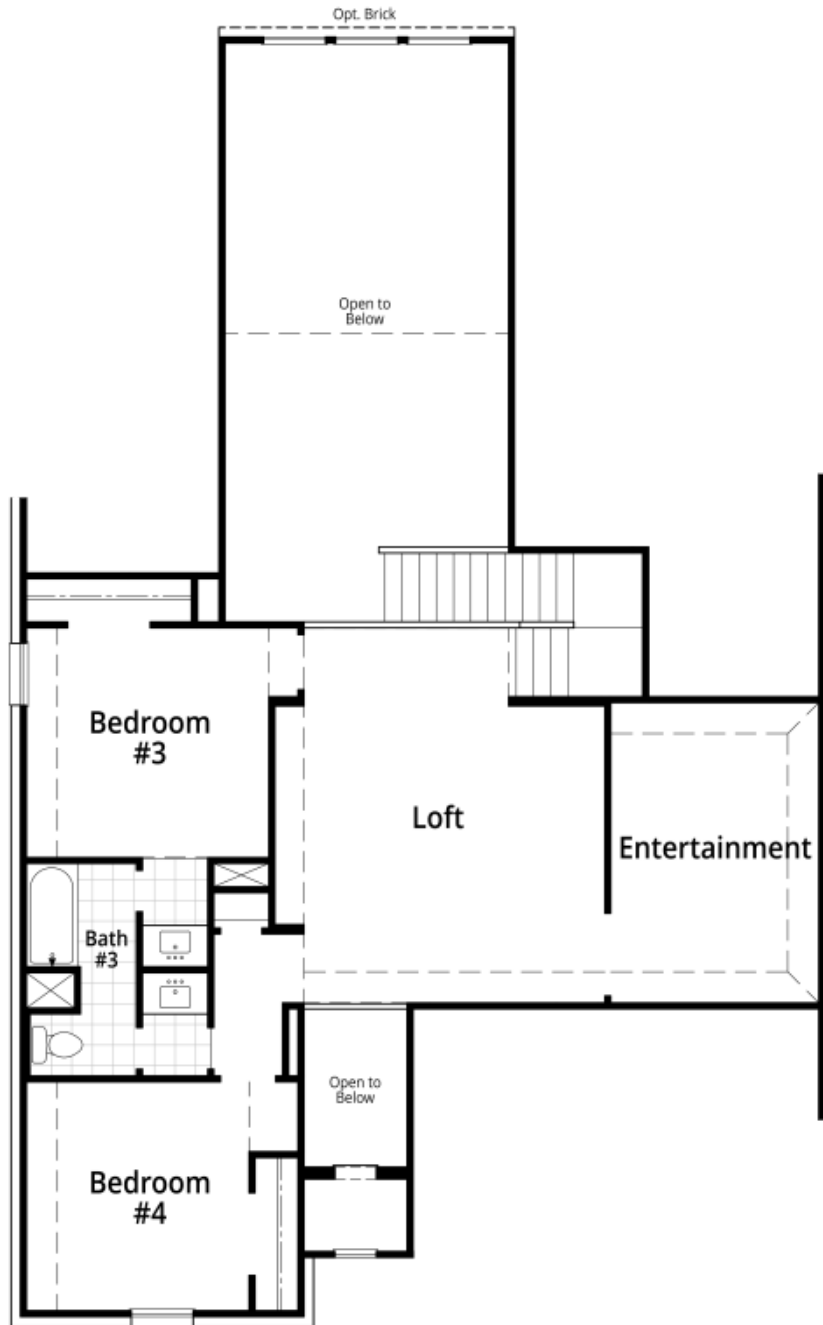

Rodin Plan in Solterra Texas

Starting at 4 Bedrooms | 3 Bathrooms | 2,750 sq ft

First floor

Second floor

Selected Options

First floor

Primary Bath - Shower ILO Tub

Second floor