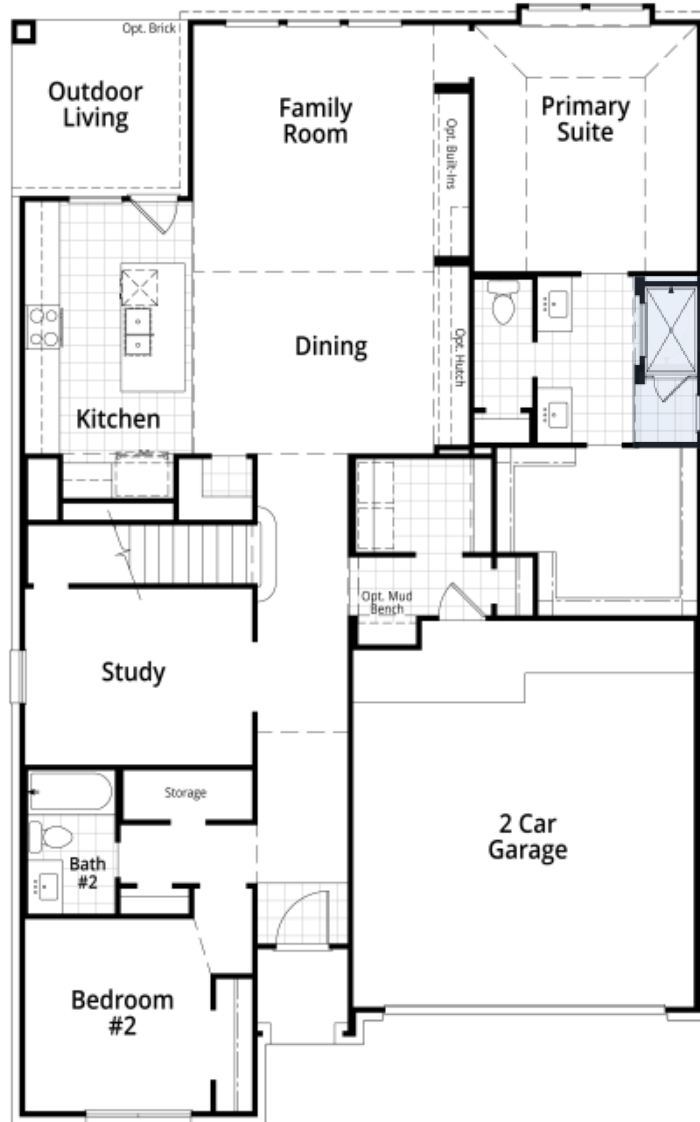

Bernini Plan in Solterra Texas

Starting at 4 Bedrooms | 3 Bathrooms | 2,558 sq ft

First floor

Second floor

Selected Options

First floor

Primary Bath - Shower ILO Tub

Second floor