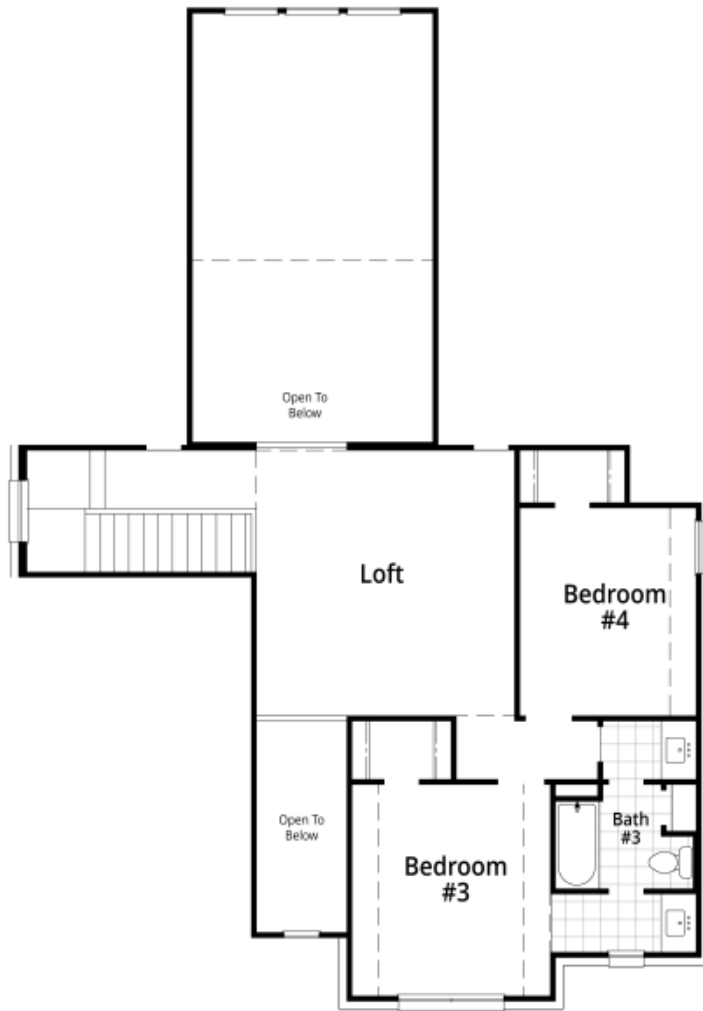

Bernini Plan in Solterra Texas

Starting at 4 Bedrooms | 3 Bathrooms | 2,558 sq ft

First floor

Second floor

Selected Options

First floor

Primary Bath - Shower ILO Tub

Second floor