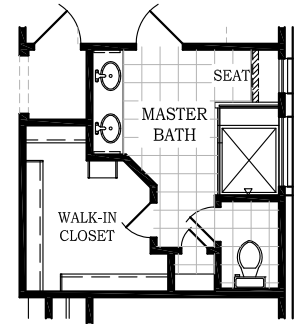

Setting a Higher Standard

Plan 1736 • Ann Arbor • 1,736 sqft - Indoor Living
85 sqft - Outdoor Living

Opt. Enlarged Shower @Master Bath

Optional Fireplace @Family Rm

Square footage and room dimensions are approximate and may vary per elevation. Window placement, roof line and porches may also vary by elevation. Plans, features, prices and availability are subject to change without notice.