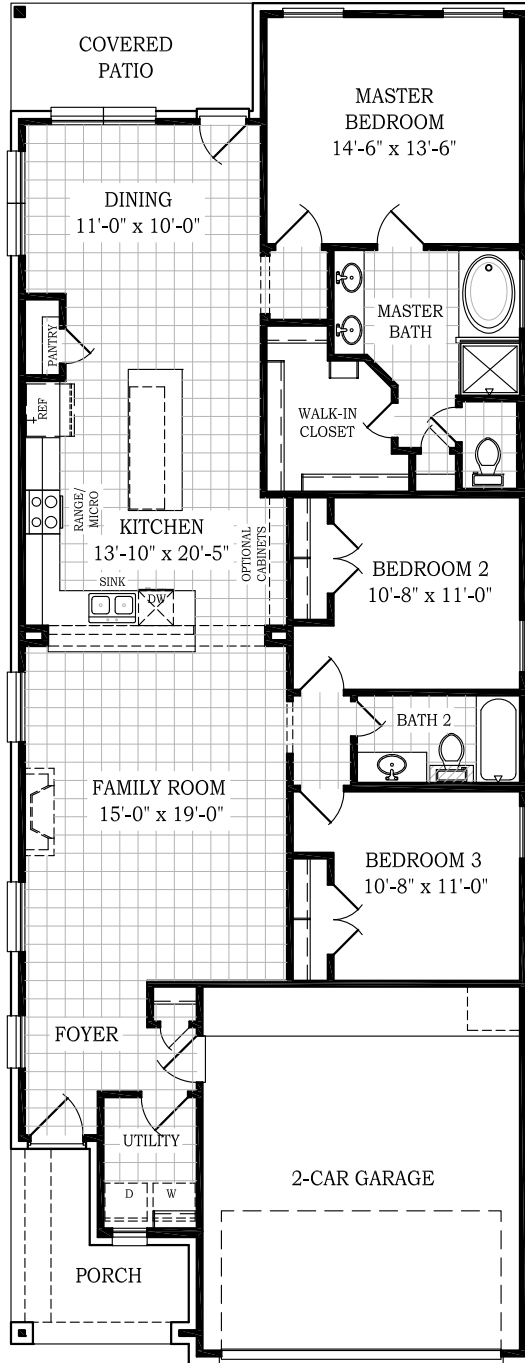

Setting a Higher Standard

Plan 1736 • Ann Arbor • 1,736 sqft - Indoor Living
85 sqft - Outdoor Living

Opt. Enlarged Shower @Master Bath

Optional Fireplace @Family Rm

Square footage and room dimensions are approximate and may vary per elevation. Window placement, roof line and porches may also vary by elevation. Plans, features, prices and availability are subject to change without notice.