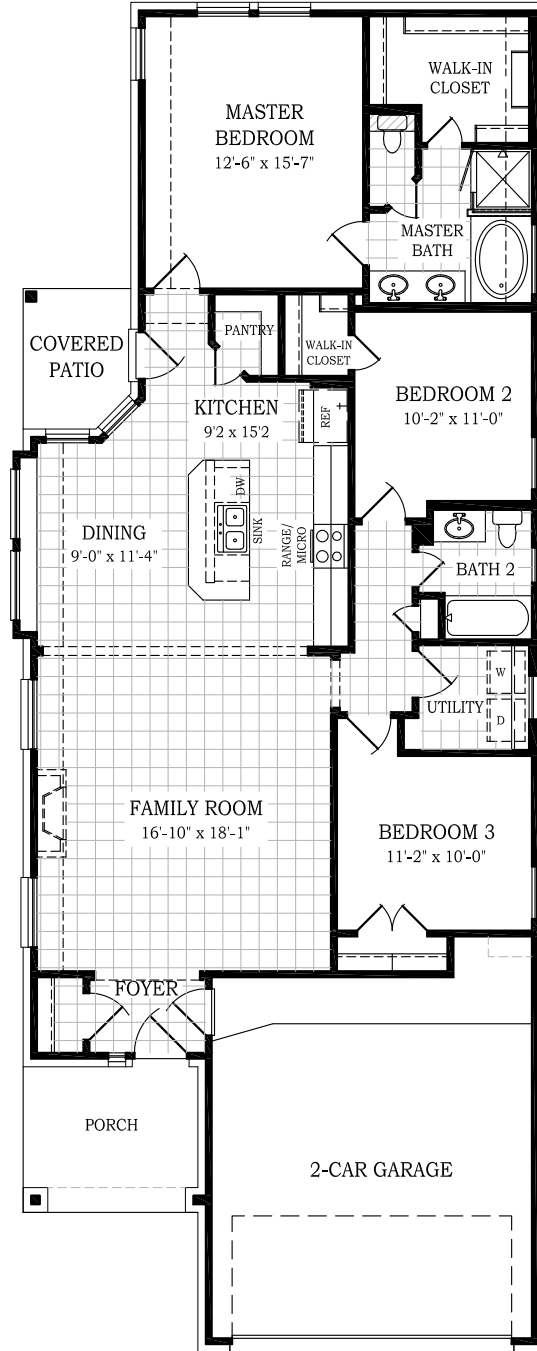

Setting a Higher Standard

Plan 1576 • Charleston • 1,576 sqft - Indoor Living
48 sqft - Outdoor Living

Opt. Enlarged Shower @Master Bath

Optional Fireplace @Family Rm

Square footage and room dimensions are approximate and may vary per elevation. Window placement, roof line and porches may also vary by elevation. Plans, features, prices and availability are subject to change without notice.