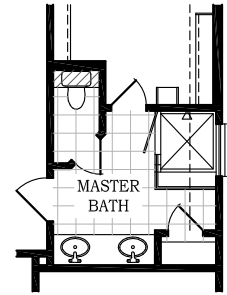

Setting a Higher Standard

Plan 1576 • Charleston • 1,576 sqft - Indoor Living
48 sqft - Outdoor Living

Opt. Enlarged Shower @Master Bath

Optional Fireplace @Family Rm

Square footage and room dimensions are approximate and may vary per elevation. Window placement, roof line and porches may also vary by elevation. Plans, features, prices and availability are subject to change without notice.