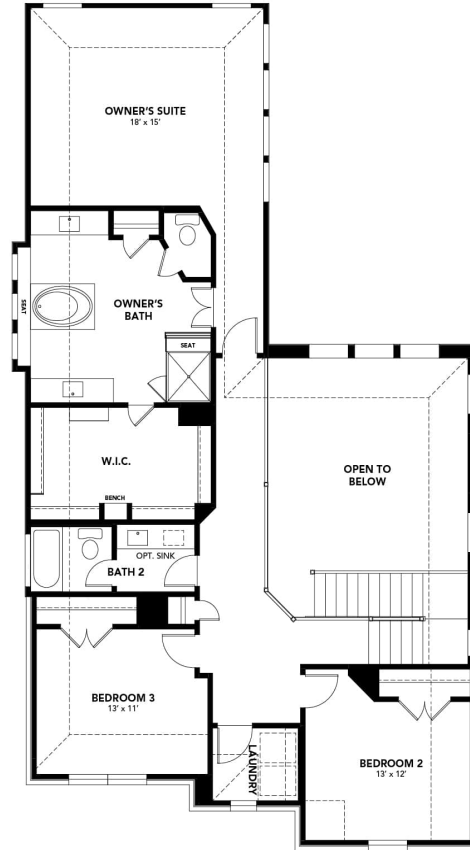

Denver
 Manor Series

2,890 Approx. SQ FT
 3 – 4 Beds
 2.5 – 3 Baths
 2 – 3-Car Garage
 2-Story

SECOND FLOOR

OPT. BEDROOM 4
 WITH BATH 3

Experience the
Denver