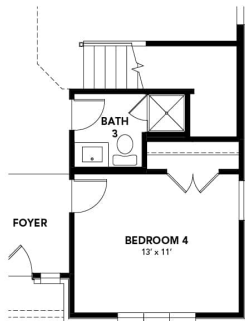

Denver
 Manor Series

2,890 Approx. SQ FT
 3 – 4 Beds
 2.5 – 3 Baths
 2 – 3-Car Garage
 2-Story

SECOND FLOOR

OPT. BEDROOM 4
 WITH BATH 3

Experience the
Denver