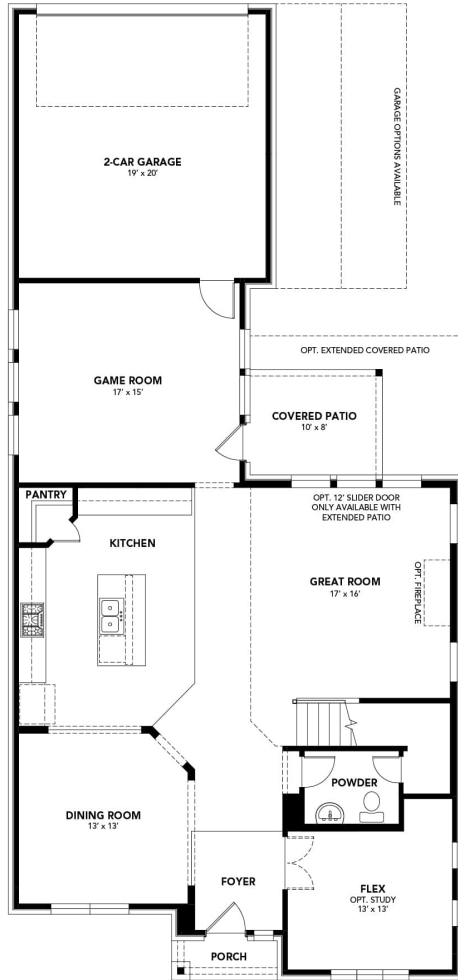

Denver
 Manor Series

2,890 Approx. SQ FT
 3 – 4 Beds
 2.5 – 3 Baths
 2 – 3-Car Garage
 2-Story

SECOND FLOOR

OPT. BEDROOM 4
 WITH BATH 3

Experience the
Denver