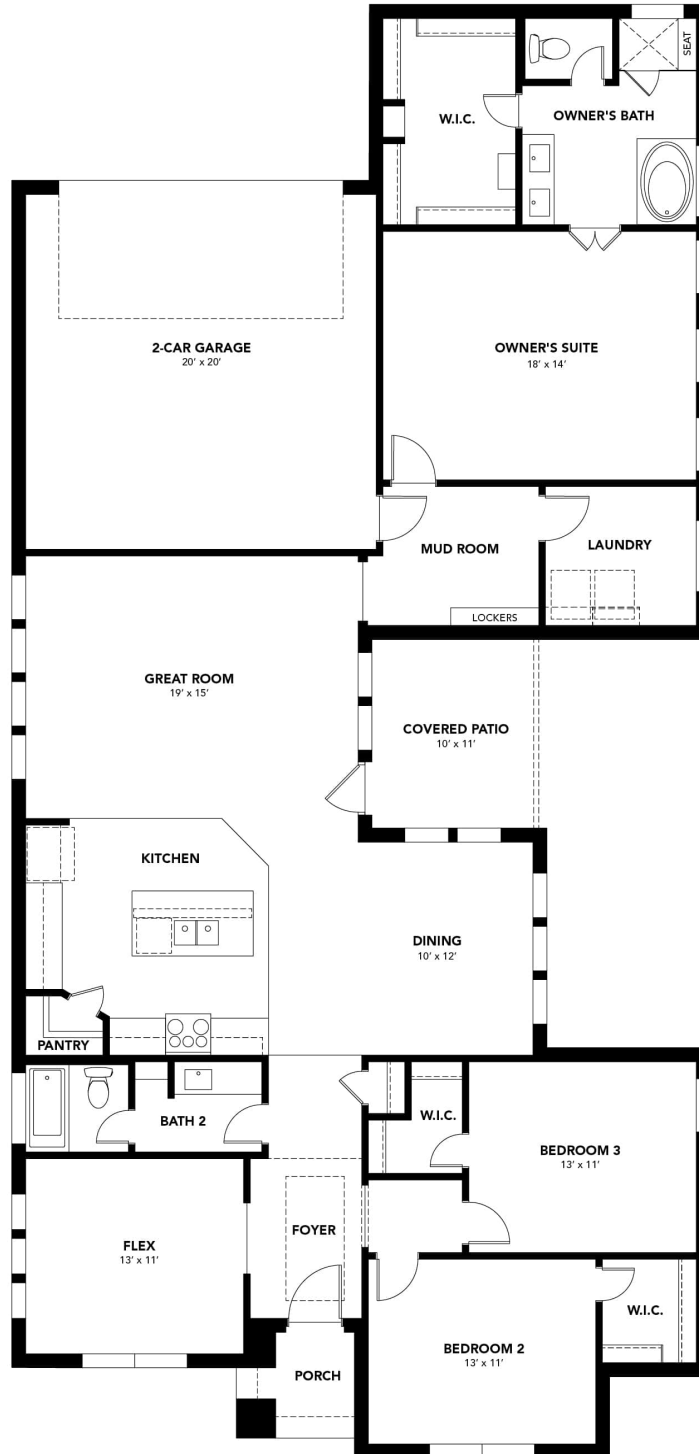

# Albany II

Manor Series

2,180 Approx. SQ FT  
3 Beds  
2 Baths  
2-Car Garage  
1-Story

Experience the  
Albany II